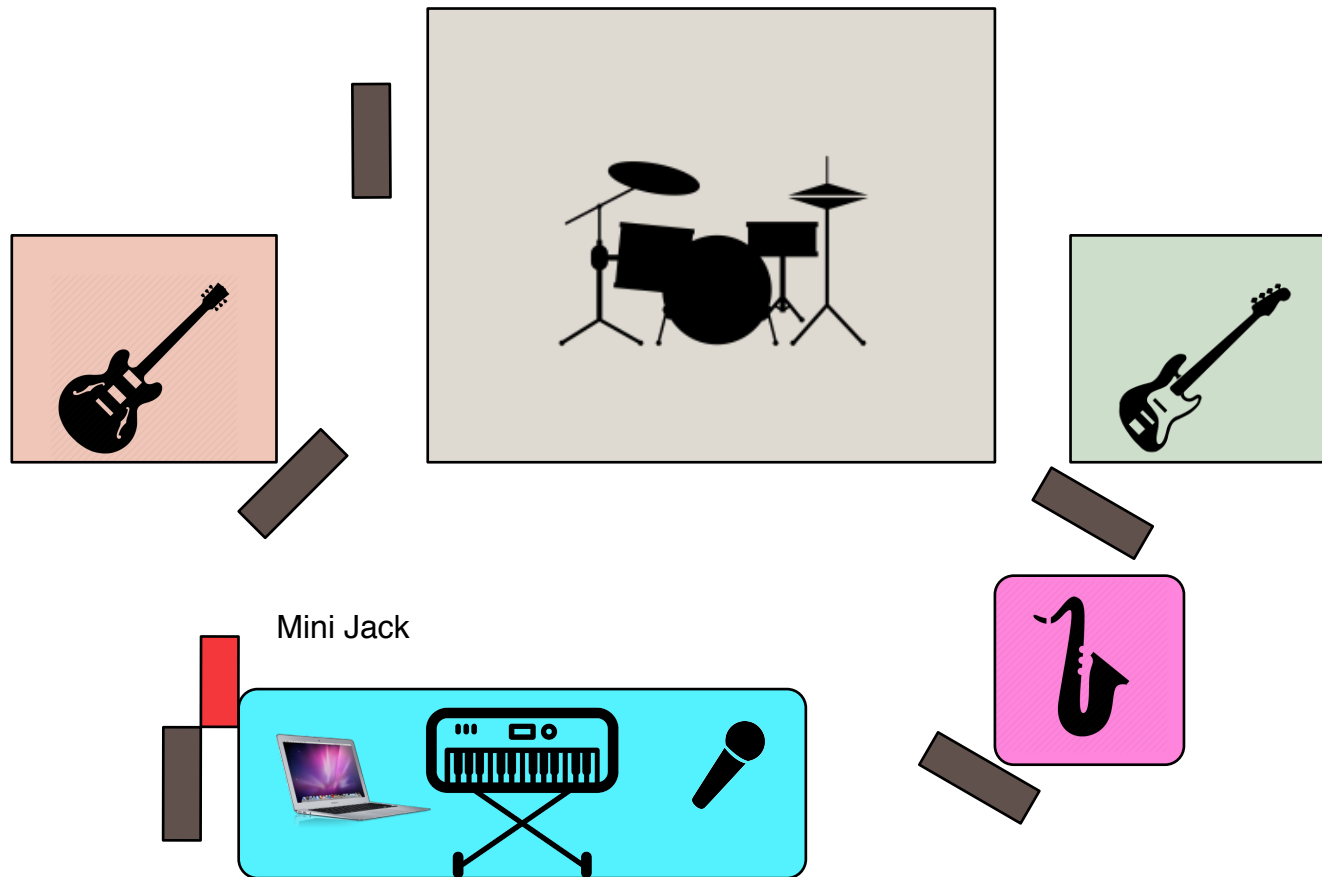

SOUL MUSIC

KONTAKT PHIL DANKNER +41 76 574 77 72 phildankner@gmail.com

FOH DESK SETUP

CH	MIC	Insert	Group
1	BD	SM91 / RE20 / d112	Gate/Comp 1/2
2	Sn top	SM57 / Beta57a	Comp 1/2
3	Sn Bottom	SM57 / SM7	1/2
4	HH	Any good condenser	1/2
5	Rack Tom	MD421 / e609	Gate 1/2
6	Floor Tom	MD421 / e609	Gate 1/2
7	OH l	Any good condenser	1/2
8	OH r (optional)	Any good condenser	1/2
9	E-Guitar L	Mic for Guitar Amp	
10	E-Guitar R	Mic for Guitar Amp	
11	Bass	DI	Comp 1/2
12	Key l	DI	
13	Key r	DI	
14	Tenor Sax	Sax Clip mic – Bitte stellen	Comp 3/4
15	Flute	Mic	Comp 3/4
16	Aux		Comp 3/4
17	Lead Male	Wireless mic	Comp
18	Lead Female	Wireless mic	Comp
	Spare		